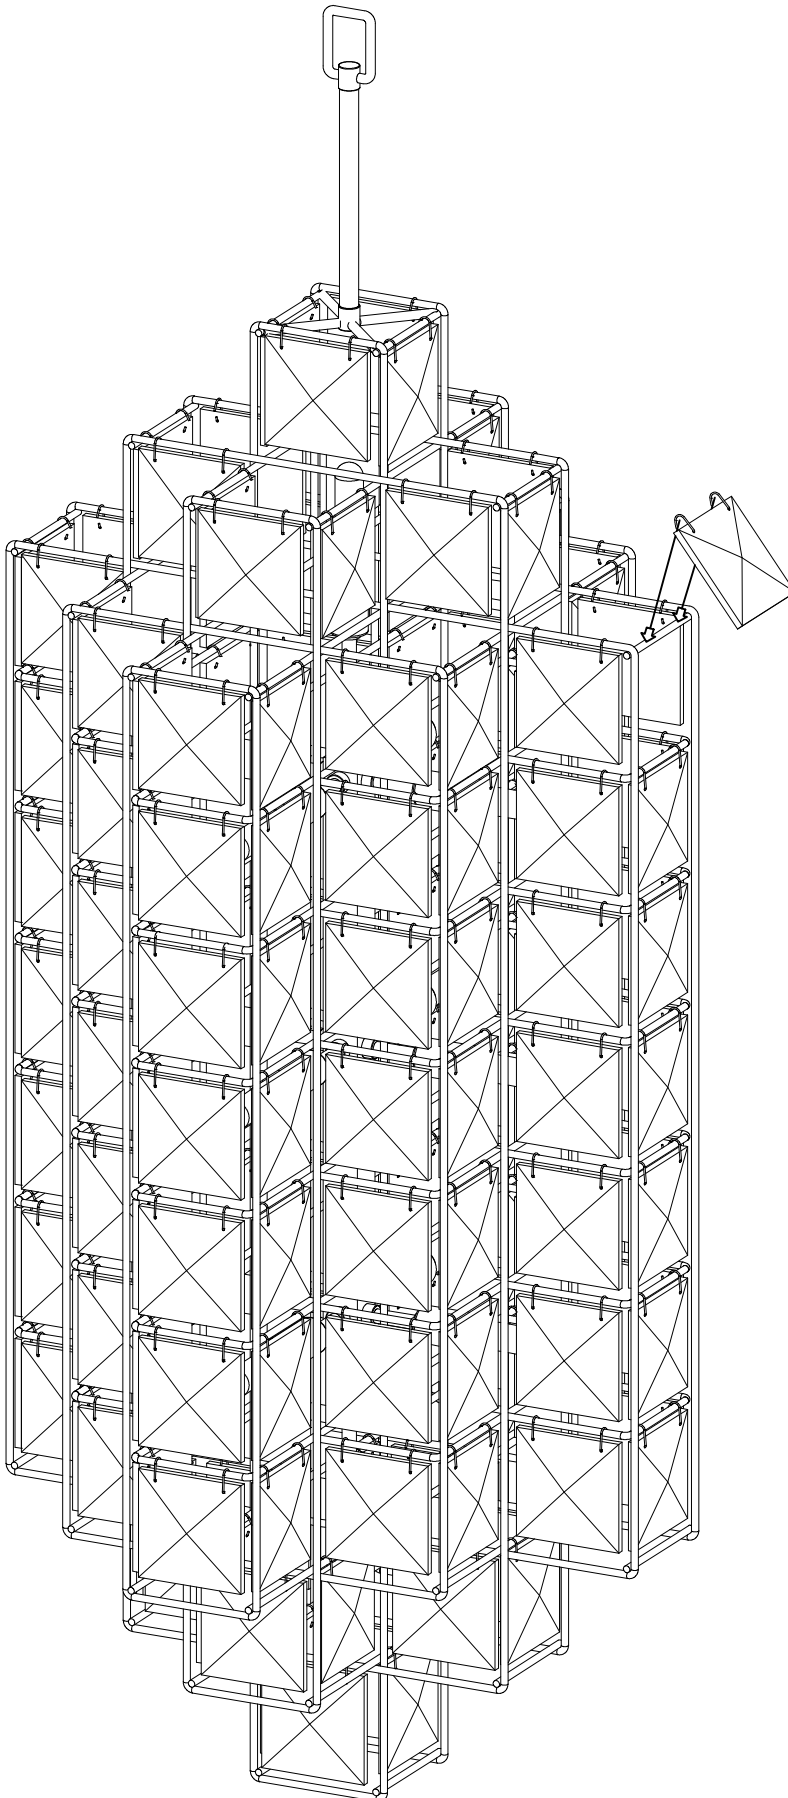

CRYSTAL ASSEMBLY SHEET INSTRUCTION

329F14 Cubic 14 Lights Foyer

Hang the crystal on the fixture using 2 hooks provided.

FRONT VIEW

SIDE VIEW

112 PCS CRYSTAL WITH HOOKS