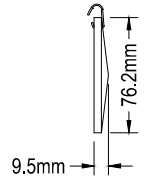

CRYSTAL ASSEMBLY SHEET INSTRUCTION

329F14 Cubic 14 Lights Foyer

Hang the crystal on the fixture using 2 hooks provided.

FRONT VIEW

SIDE VIEW

112 PCS CRYSTAL WITH HOOKS