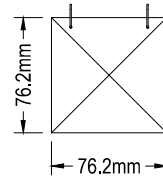

CRYSTAL ASSEMBLY SHEET INSTRUCTION

329F14 Cubic 14 Lights Foyer

Hang the crystal on the fixture using 2 hooks provided.

FRONT VIEW

SIDE VIEW

112 PCS CRYSTAL WITH HOOKS